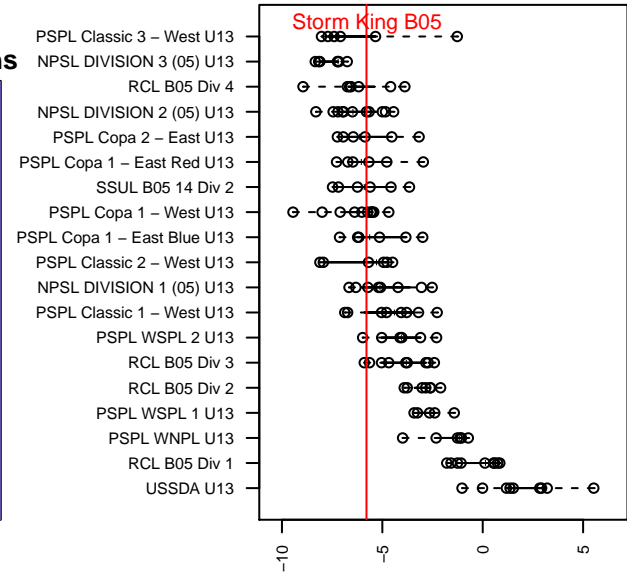

**attack and defense rating
relative to others at age
and all opponents in last 13 months**