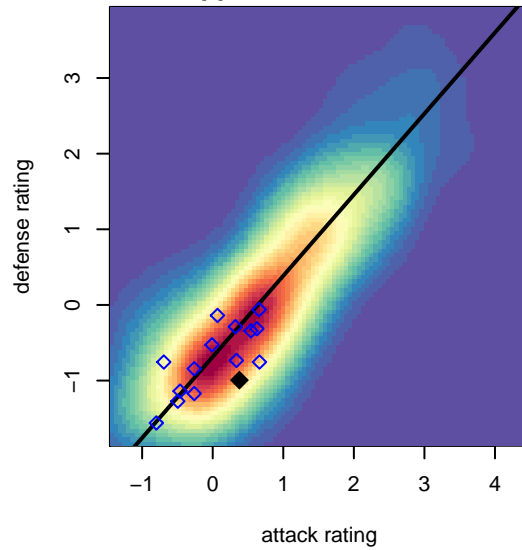

**attack and defense rating
relative to others at age
and all opponents in last 13 months**