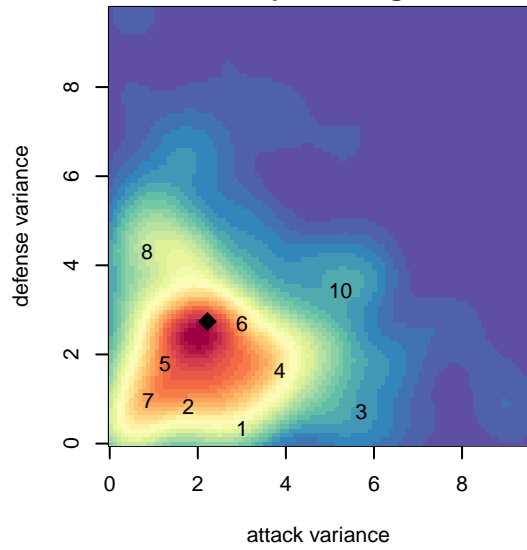

Storm King B05

Storm King SC
Port Angeles, WA
B05 total strength=710
attack=1.46 defense=0.37
fall league = NPSL DIVISION 2 (05) U13

alt names used:
Storm King
Storm King B 05

Venues played:
2017 Tyee Cup Gold U13
2017 NPSL DIVISION 2 (05) U13

Storm King B05
Dots are actual minus expected GF (blue circles) and GA (red triangles).
Blue line is smoothed change in attack strength. Red is smoothed change in defense strength.

**attack and defense variance (black dot)
relative to other teams
and top 10 in region**